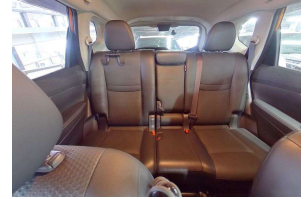

2019 Nissan X-TRAIL 20 X 2WD

VEHICLE INFORMATION

Cash Price

Includes GST,
Registration &
Licensing

\$30,000

Body

5 door, SUV

Reg No.

Ex-Overseas

Fuel Type

Petrol

Seats

7 seats, Synthetic Leather

Transmission

Auto, Front Wheel

Interior

Black, Synthetic Leather

Finance this vehicle
from only

\$196.46

per week*

Total Amount Payable

\$40,864.53

Exterior Features

- » Around View Camera
- » Driving lights
- » Electric Mirrors (Retractable)
- » Face Lift Model
- » Keyless entry
- » Rear Wiper
- » Reversing camera
- » Roof Rails
- » Spoiler