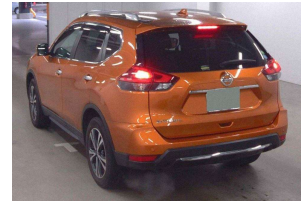

2019 Nissan X-TRAIL 20 X 2WD

VEHICLE INFORMATION

Cash Price

Includes GST,
Registration &
Licensing

\$30,000

Body

5 door, SUV

Reg No.

-

Odometer

24,344 km

Ext Colour

Orange Pearl

Engine

2000 cc

History

Ex-Overseas

Fuel Type

Petrol

Seats

7 seats, Synthetic Leather

Transmission

Auto, Front Wheel

Interior

Black, Synthetic Leather

Finance this vehicle
from only

\$196.46

per week*

Total Amount Payable

\$40,864.53

Exterior Features

- » Around View Camera
- » Driving lights
- » Electric Mirrors (Retractable)
- » Face Lift Model
- » Keyless entry
- » Rear Wiper
- » Reversing camera
- » Roof Rails
- » Spoiler